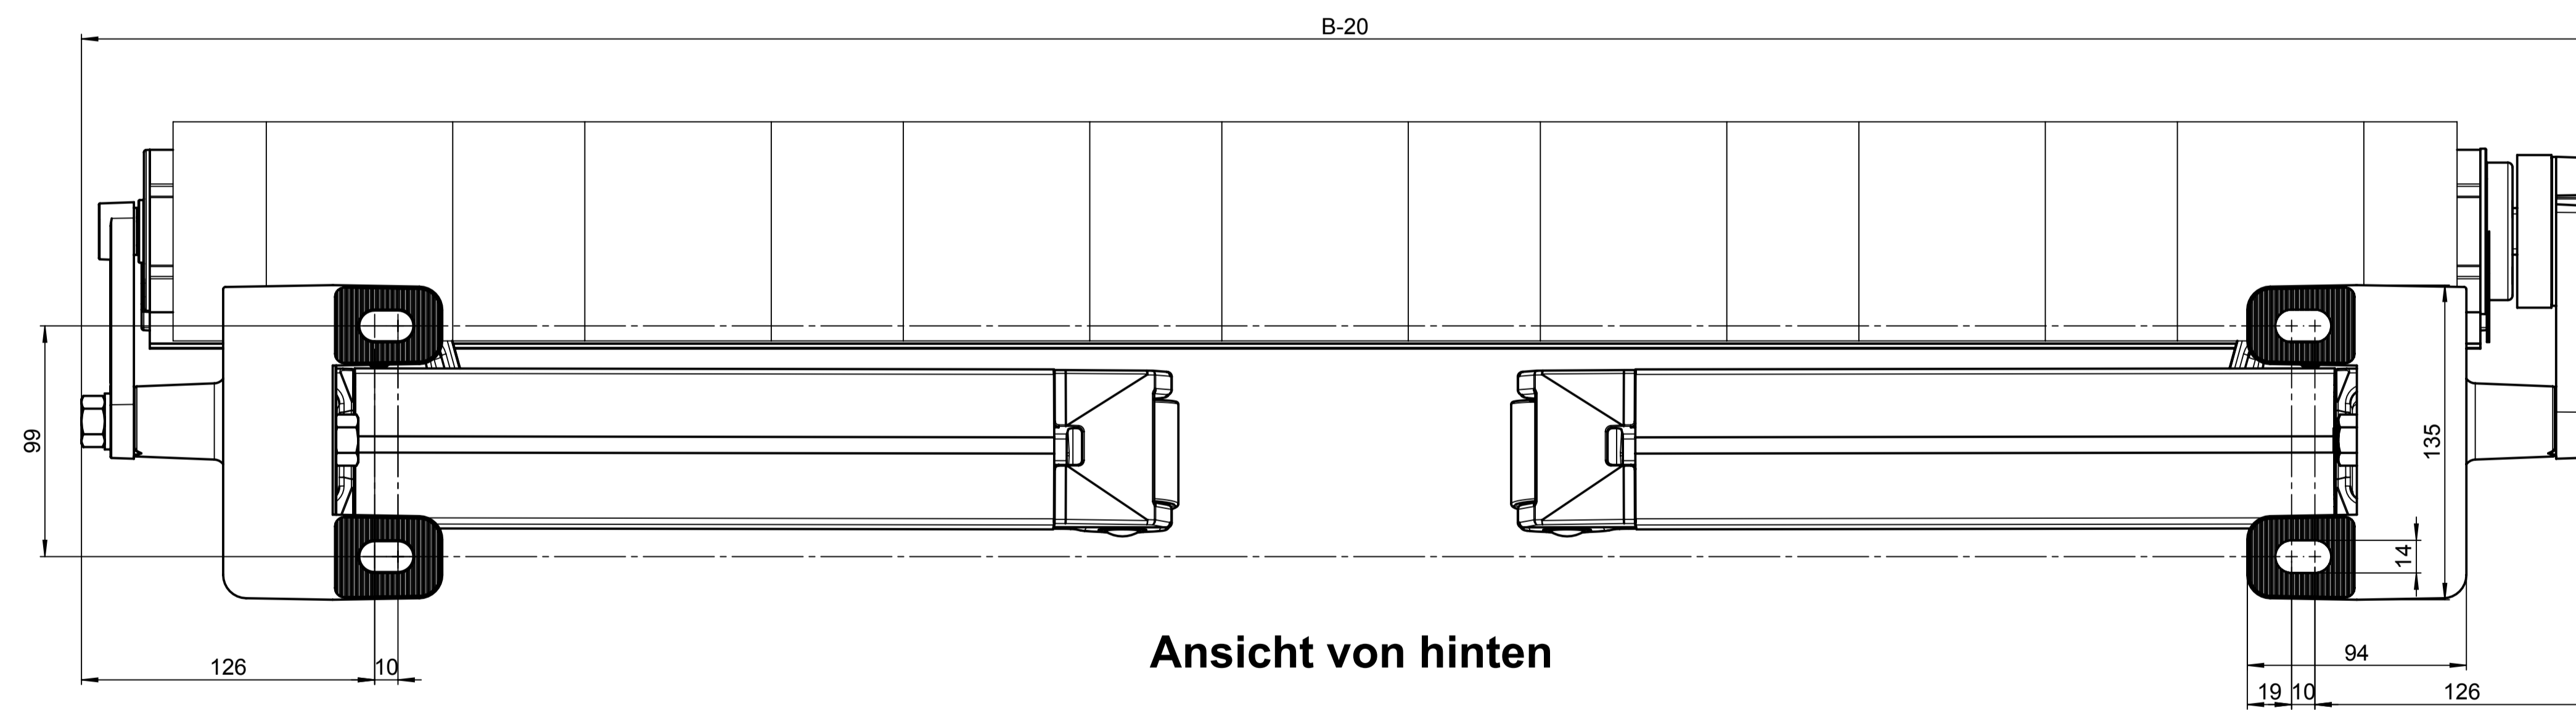

Ansicht von hinten

Alle Masse in millimeter